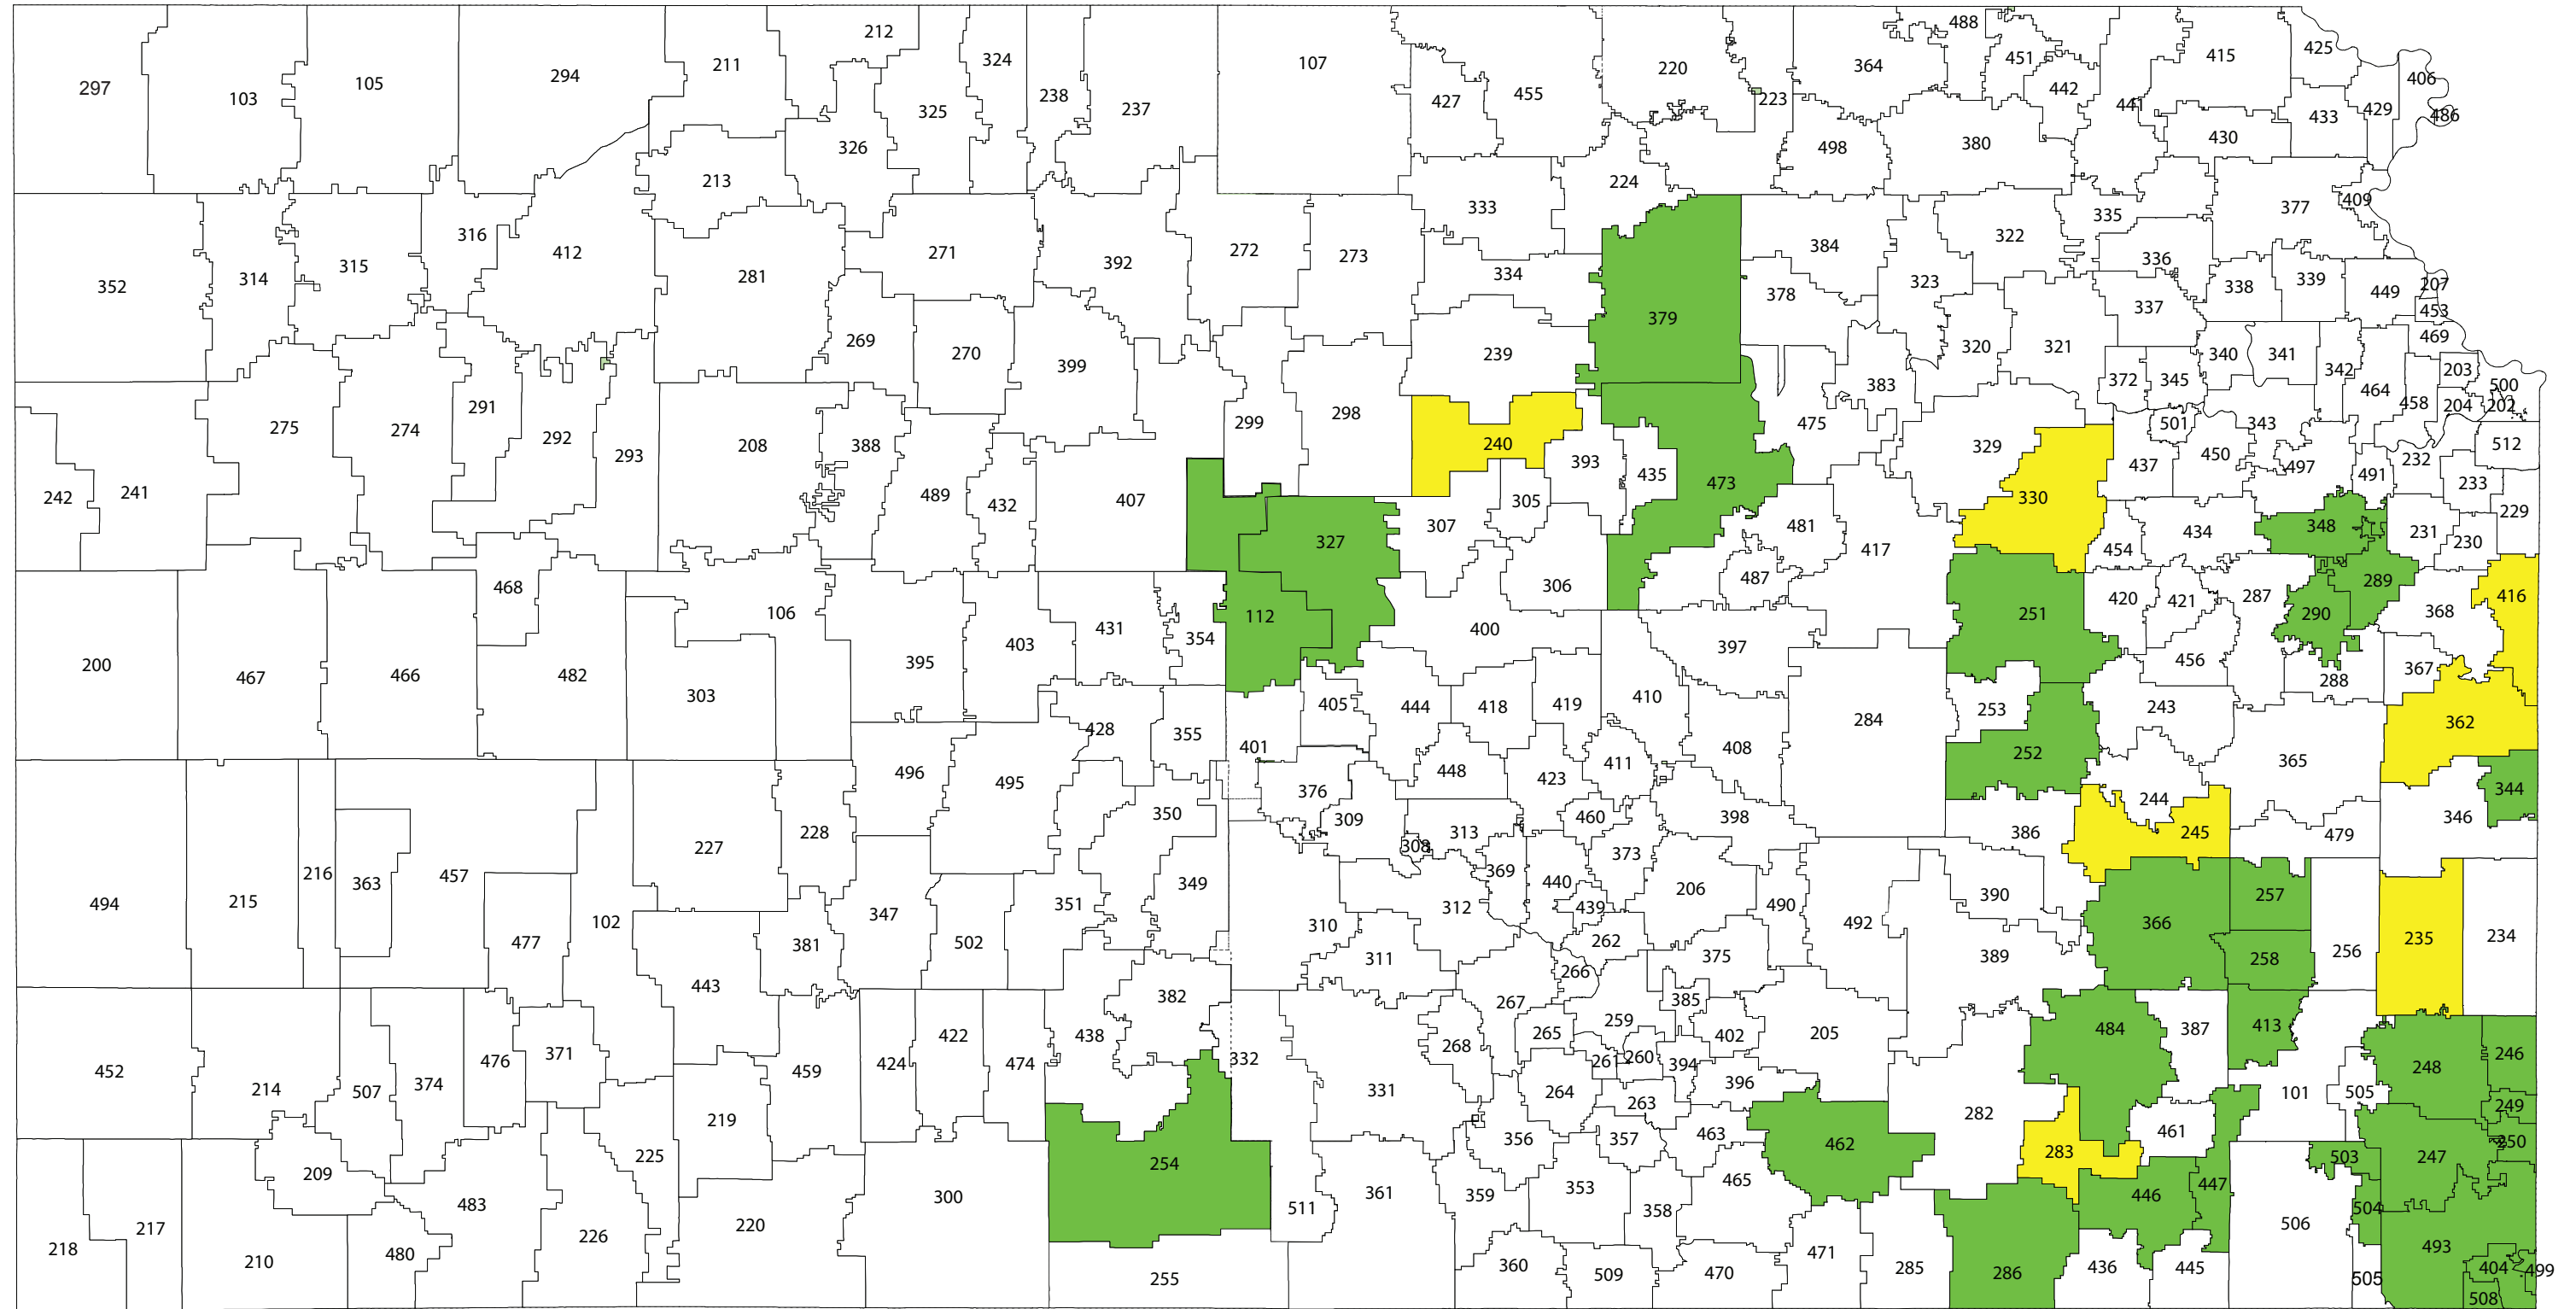

Kansas School Districts

Greenbush Health - Trust Members - 35
Greenbush Health - Non-Trust Members - 7
As of 10/1/2011

USD #607 - Tri-County Special Ed - Independence
USD #609 SEK-ESC - Girard
USD #637 SEK - Interlocal - Pittsburg
City of Ft. Scott - Ft. Scott